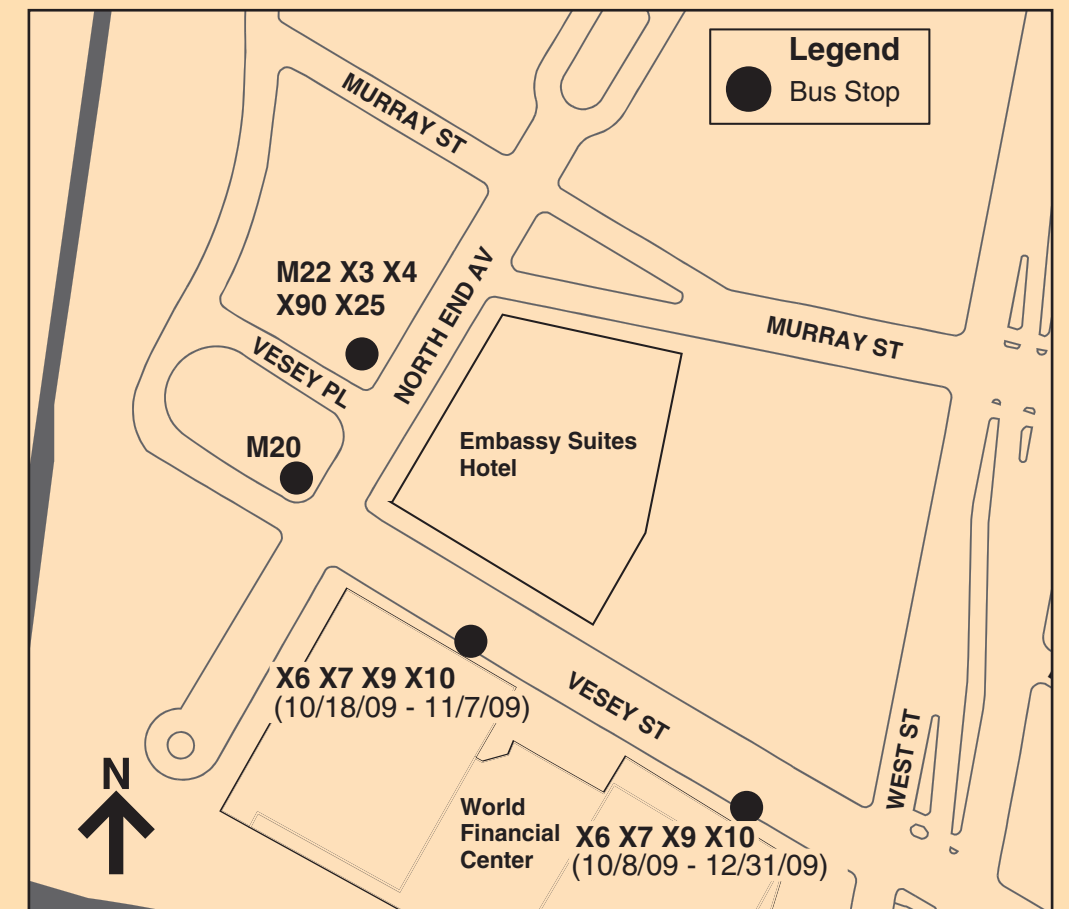

Bus stops temporarily relocated on Vesey St

Due to construction on Vesey St by the Battery Park City Authority, bus stops in the vicinity of the World Financial Center will be relocated until the end of the year.

Effective Oct 18

The **M22**, **X3**, **X4**, **X25** and **X90** will move to North End Av/Vesey Pl.

Effective Nov 8 (approximately)

The **X6**, **X7**, **X9**, **X10** will move to the east end of Vesey St near West St.

The **M20** bus stop is unchanged.

For travel information visit tripplanner.mta.info.

sn532_09

www.mta.info

 Metropolitan Transportation Authority
New York City Transit
Bus Company