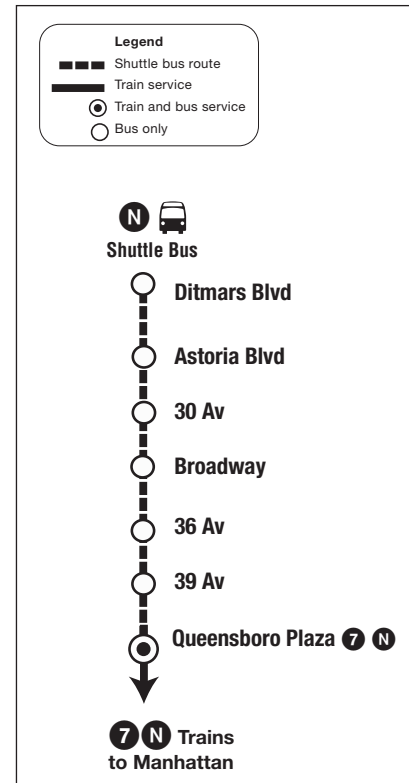

Service Changes

Weekend

Nov 21 - 22

5:30 AM to 6 PM Sat and Sun

**No trains between
Ditmars Blvd and
Queensboro Plaza**

**Free shuttle buses
provide alternate
service**

How will this affect my trip?

- Transfer between shuttle buses and **N** trains at **Queensboro Plaza**.
- Use shuttle buses for alternate service to and from affected **N** stations.

Over for shuttle bus information →

sn_580_09 Tke

www.mta.info

Shuttle Bus Information

N Station	Shuttle Bus Stop*
Ditmars Blvd	on 31 St btwn Ditmars Blvd and 23 Av
Astoria Blvd	on 31 St at Hoyt Av North (toward Queensboro Plaza) on 31 St at Astoria Blvd (toward Ditmars Blvd)
30 Av	on 31 St at 30 Av
Broadway	on 31 St at Broadway
36 Av	on 31 St at 36 Av
39 Av	on 31 St at 39 Av
Queensboro Plaza 7	on Queens Plaza North btwn 27 and Crescent Sts

*Bus stops are marked with yellow "Shuttle Bus" signs.

Why is service being changed?

We are making track improvements.

For travel information visit tripplanner.mta.info.

Service Plan: B-47-58